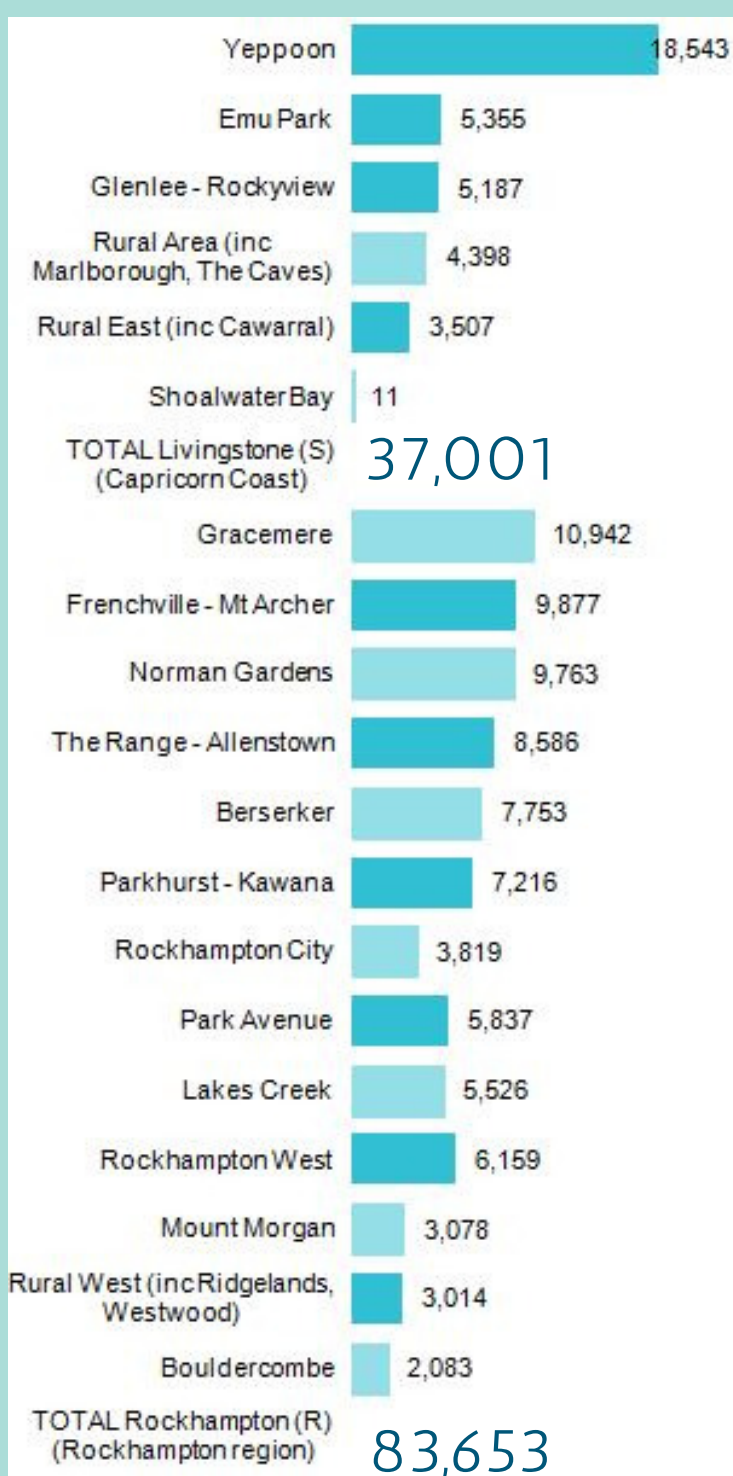

Capricorn Coast and Rockhampton Population and Housing

Estimated Resident Population

120,654 persons in 2015

Local populations 2015

Populations

Past and projected

1996	94,993
2006	103,747
2016	123,655
2026	140,641
2036	161,142