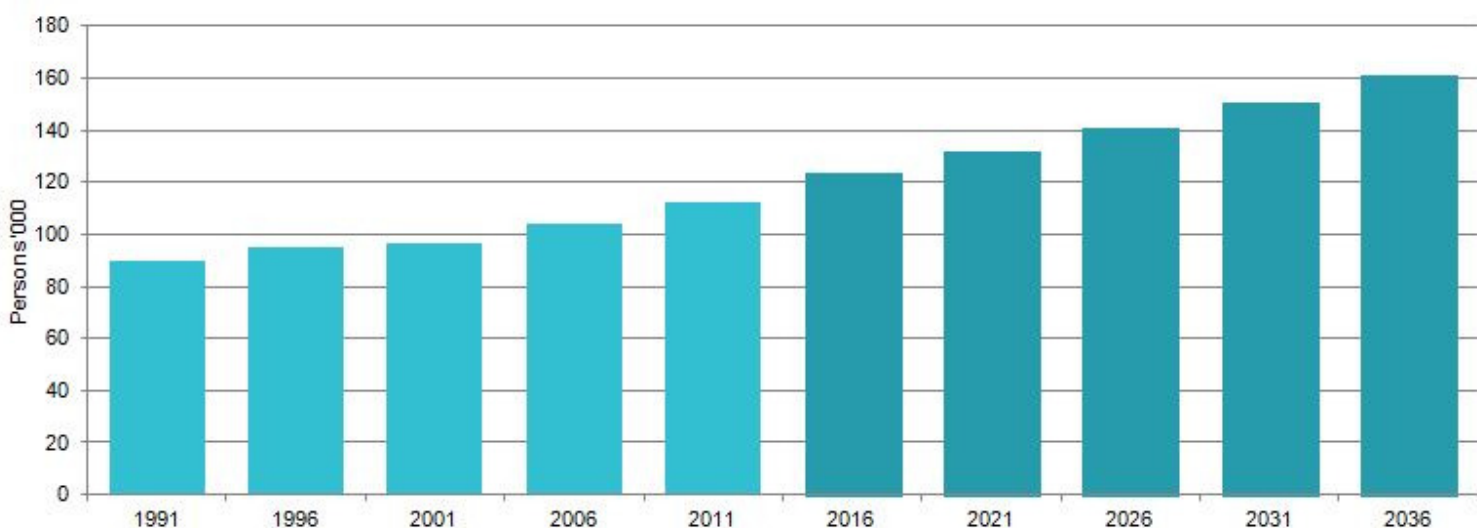

Population Growth Past and projected