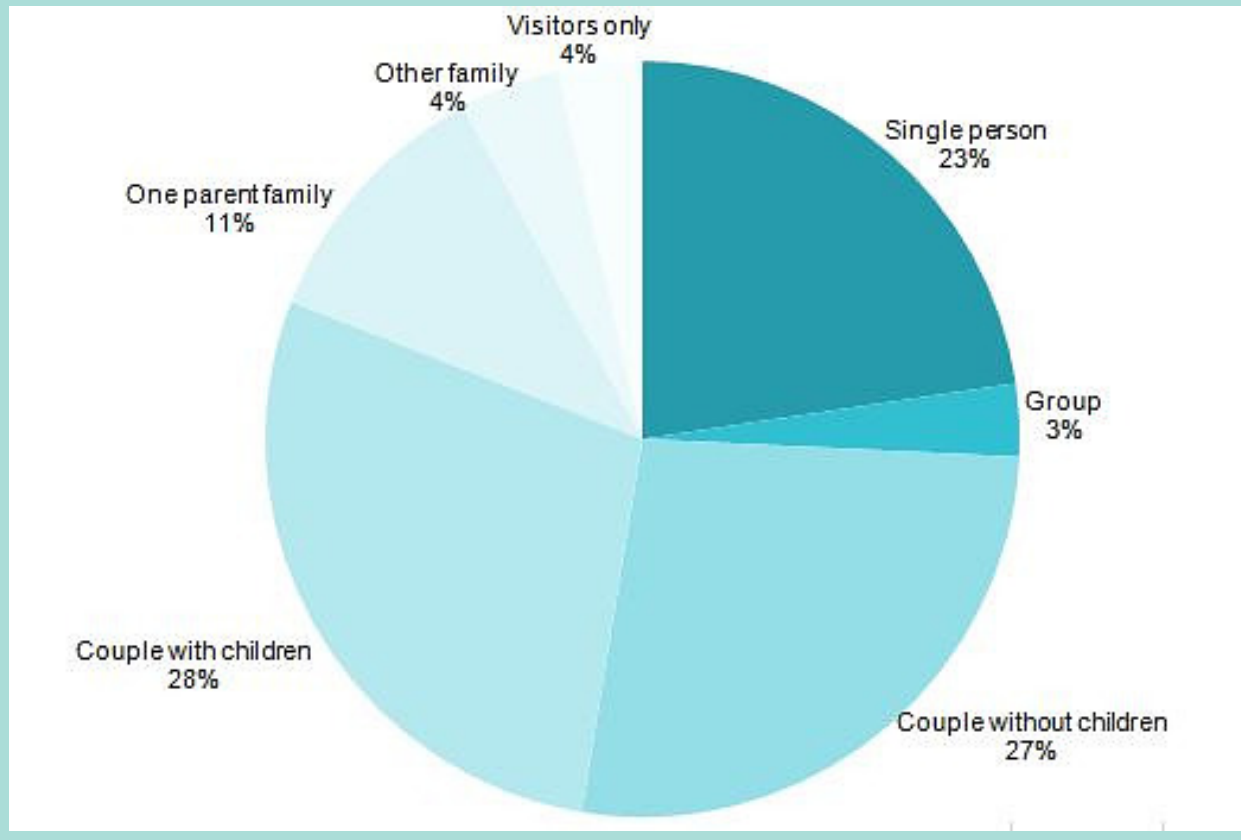

Dwellings

47,057 dwellings in 2011

Dwellings - Past and Projected

2006	42,229	
2016	50,043	
2026	57,778	
2036	66,860	

Household composition in 2011

● Building Approvals ●

Year to 30 June 2016

497 new dwelling approvals